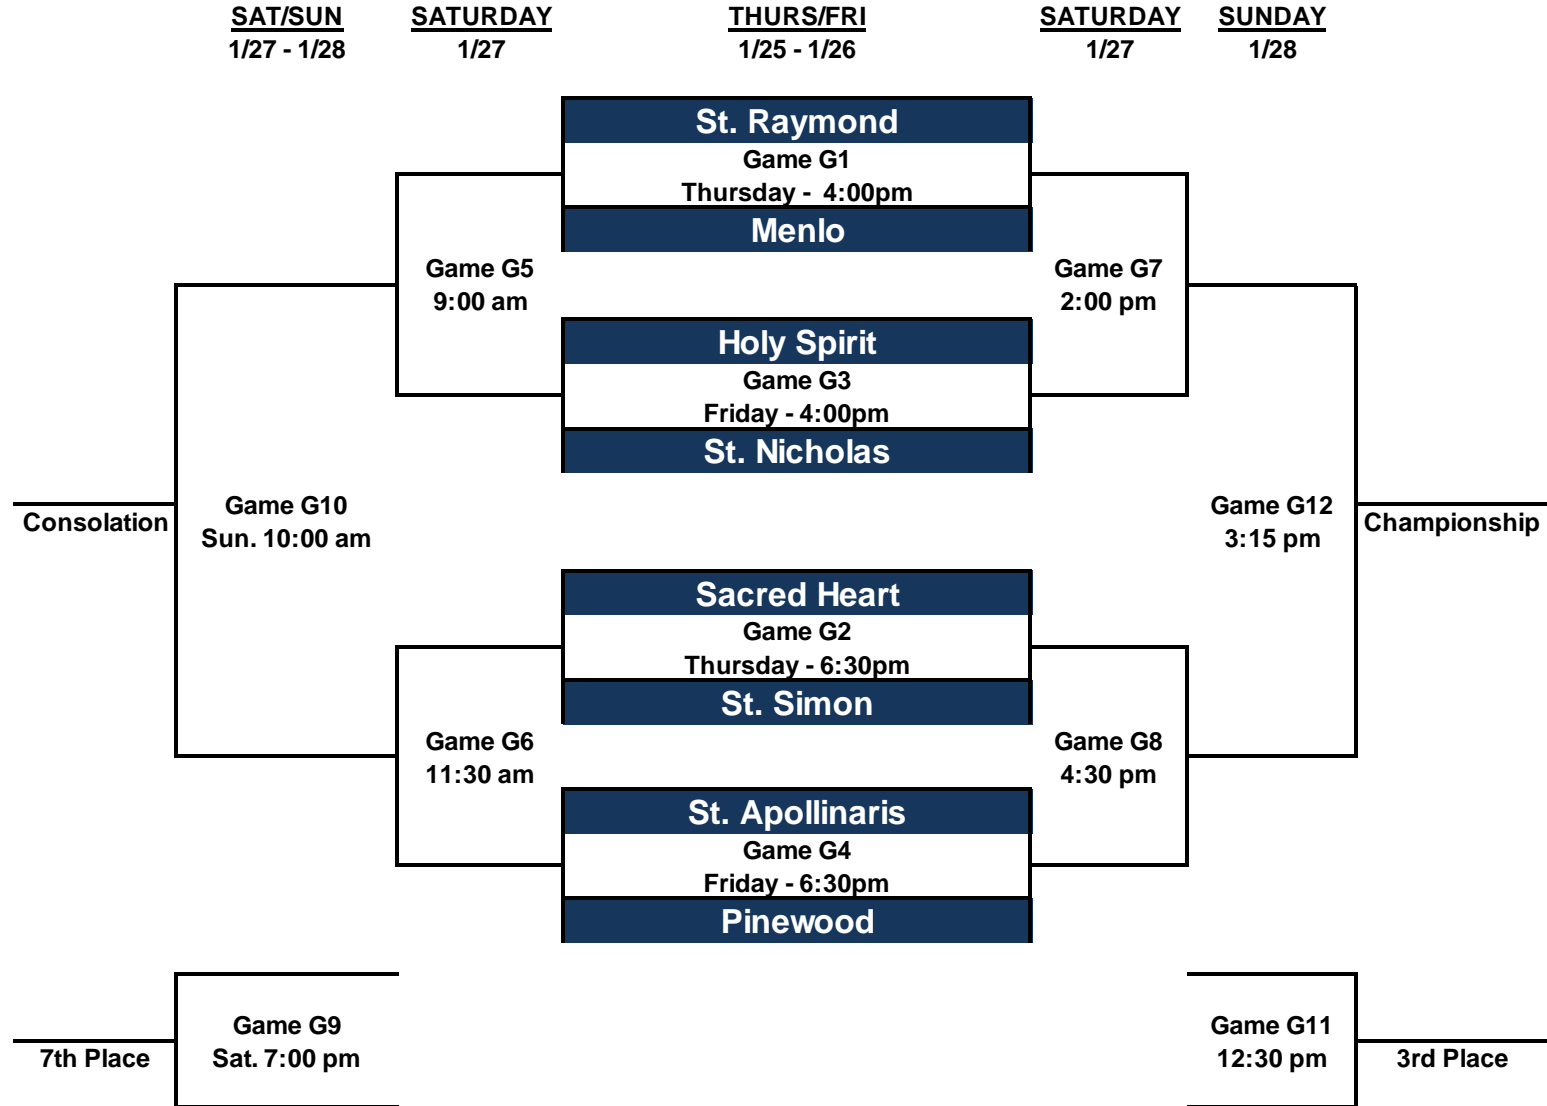

Boys Tournament Bracket

Top Team: Away Jerseys
Bottom Team: Home Jerseys

Girls Tournament Bracket

*Top Team: Away Jerseys
Bottom Team: Home Jerseys*

***** NOTE: FIRST ROUND GAME TIMES NOT SEQUENTIAL *****