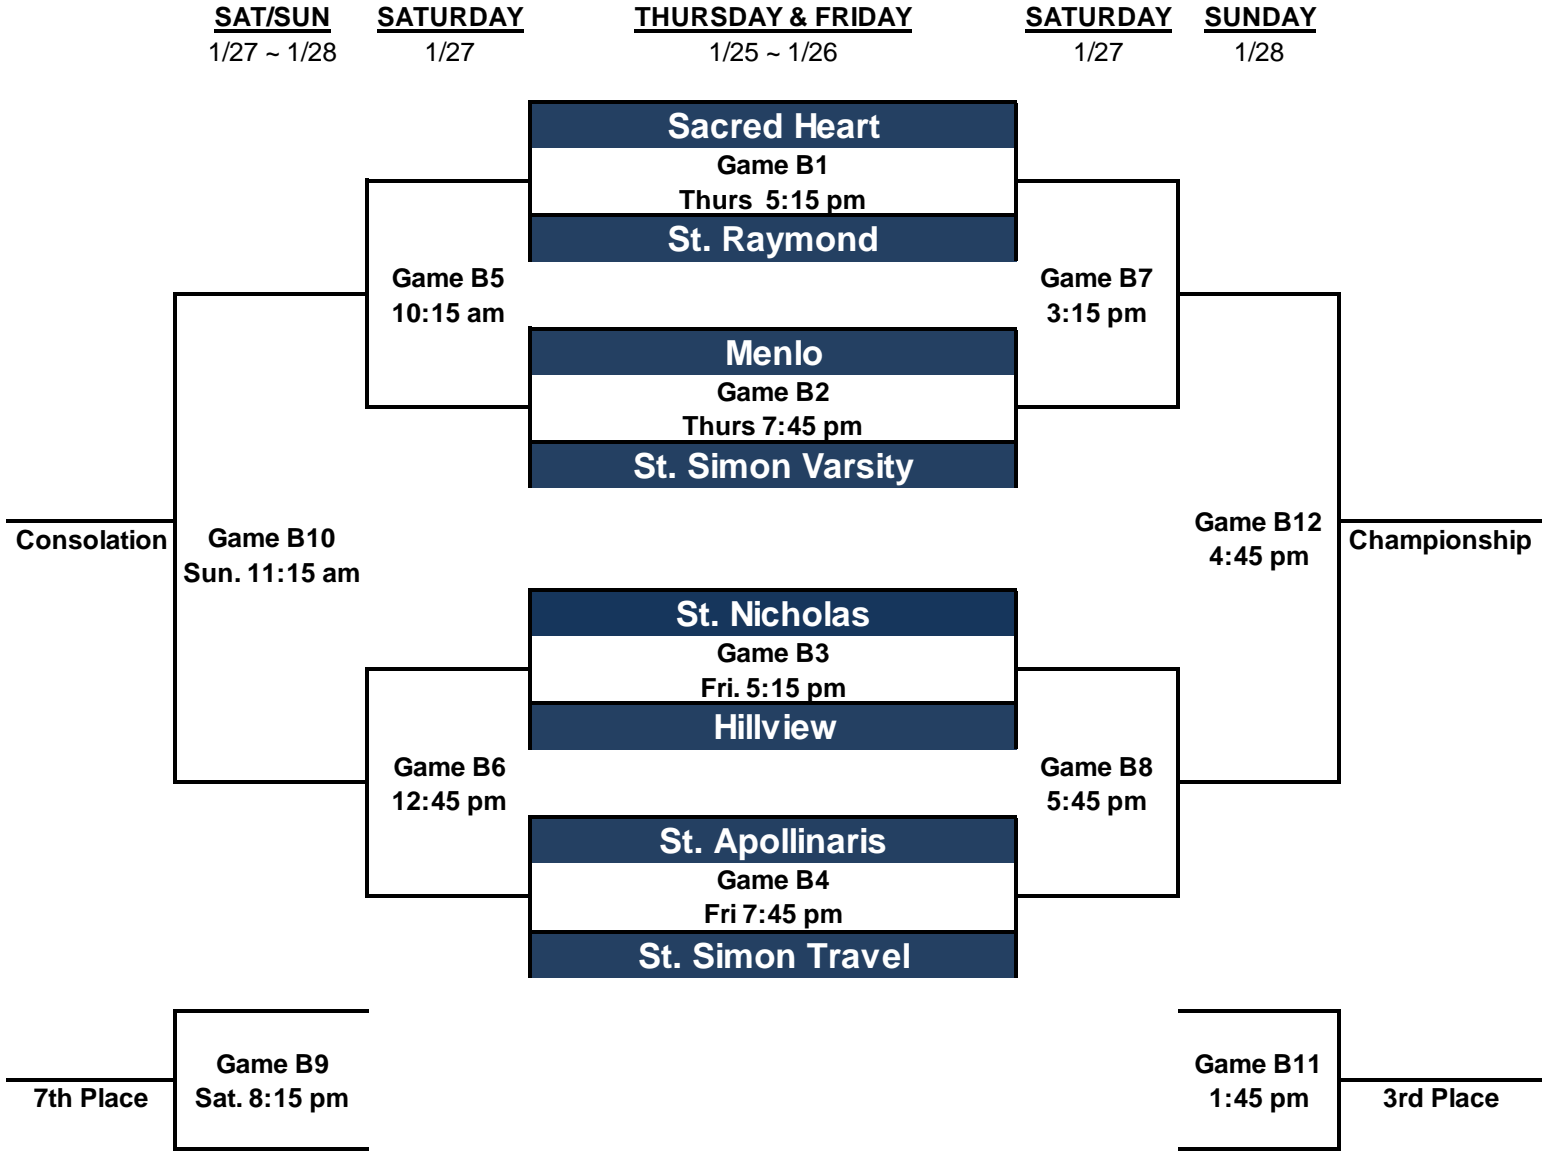

Boys Tournament Bracket

Top Team: Away Jerseys
Bottom Team: Home Jerseys

Girls Tournament Bracket

*Top Team: Away Jerseys
Bottom Team: Home Jerseys*

***** NOTE: FIRST ROUND GAME TIMES NOT SEQUENTIAL *****